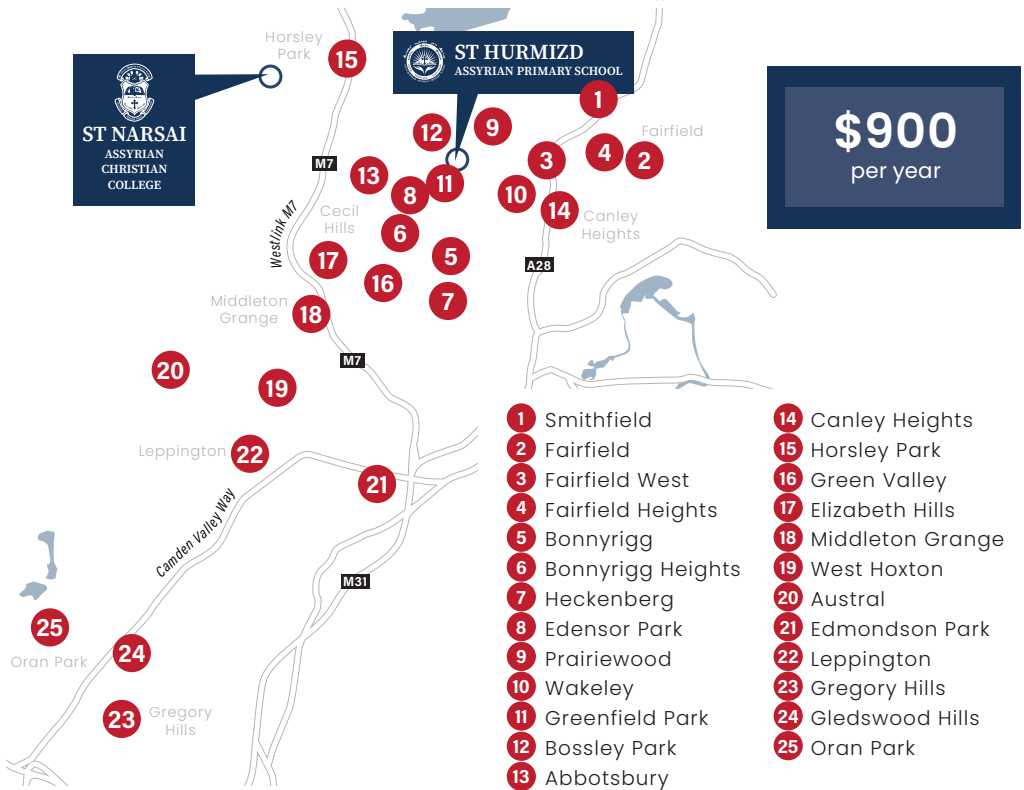

ST HURMIZD ASSYRIAN PRIMARY SCHOOL

BUS SERVICE

Operating Now

Servicing suburbs within a 30km radius.
Reserve your seat today.

Contact our office to find out more.

Address 7-9 Greenfield Road,
Greenfield Park NSW 2176